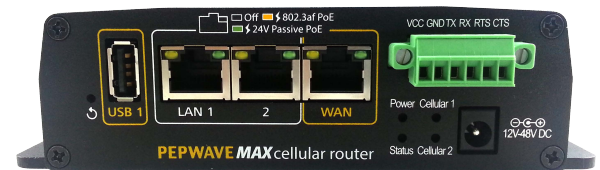

Hardware Options

Or

CX-6300

Customer provides a Dual WAN Network
Either a Firewall or Router performs the failover

Pepwave MAX BR1

Customer does not have a Dual WAN Network
Failover is initiated on the MAX BR1 Router

DataPro2Go Pricing Plans

NO CONTRACTS, NO COMMITMENTS

	Pay as You Go	1GB Prepaid	3GB Prepaid
Monthly	\$9.95 per Mo.	\$19.95 per Mo.	\$39.95 per Mo.
Usage	\$24.95 per GB	\$19.95 per GB	\$19.95 per GB
Management Portal	\$3.00 Per Mo.	\$3.00 Per Mo.	\$3.00 Per Mo.
Hardware Purchase	CX-6300 \$319.99 MAX BR1 \$549.99	CX-6300 \$319.99 MAX BR1 \$549.99	CX-6300 \$319.99 MAX BR1 \$549.99
Includes	10MB of Usage	1GB of Usage	3GB of Usage